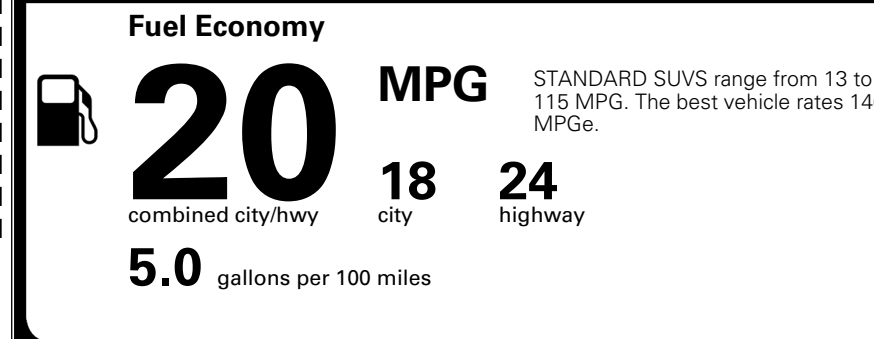

EPA DOT Fuel Economy and Environment

Gasoline Vehicle

You spend \$3,500 more in fuel costs over 5 years
 compared to the average new vehicle.

Annual fuel cost \$2,300

Actual results will vary for many reasons, including driving conditions and how you drive and maintain your vehicle. The average new vehicle gets 29 MPG and costs \$8,000 to fuel over 5 years. Cost estimates are based on 15,000 miles per year at \$ 3.10 per gallon. MPGe is miles per gasoline gallon equivalent. Vehicle emissions are a significant cause of climate change and smog.