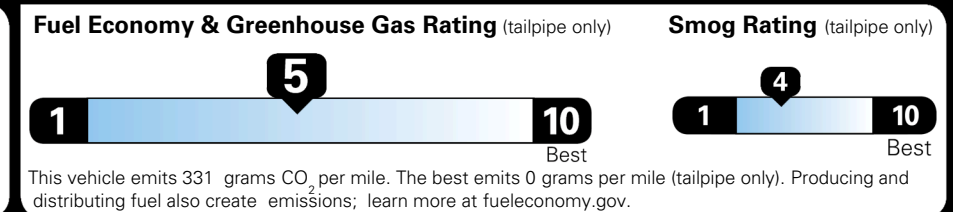

\$4,400.00

\$200.00
 \$350.00
 \$140.00

EPA DOT Fuel Economy and Environment

Gasoline Vehicle

You spend \$750 more in fuel costs over 5 years compared to the average new vehicle.

Annual fuel cost \$1,850

Actual results will vary for many reasons, including driving conditions and how you drive and maintain your vehicle. The average new vehicle gets 29 MPG and costs \$8,500 to fuel over 5 years. Cost estimates are based on 15,000 miles per year at \$ 3.30 per gallon. MPGe is miles per gasoline gallon equivalent. Vehicle emissions are a significant cause of climate change and smog.