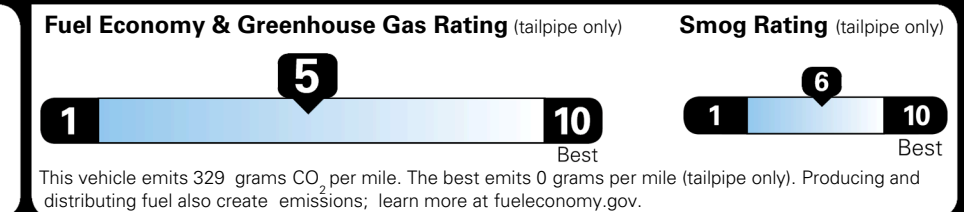

EPA DOT Fuel Economy and Environment

Gasoline Vehicle

You spend \$750 more in fuel costs over 5 years compared to the average new vehicle.

Annual fuel cost \$1,850

Actual results will vary for many reasons, including driving conditions and how you drive and maintain your vehicle. The average new vehicle gets 29 MPG and costs \$8,500 to fuel over 5 years. Cost estimates are based on 15,000 miles per year at \$ 3.30 per gallon. MPGe is miles per gasoline gallon equivalent. Vehicle emissions are a significant cause of climate change and smog.