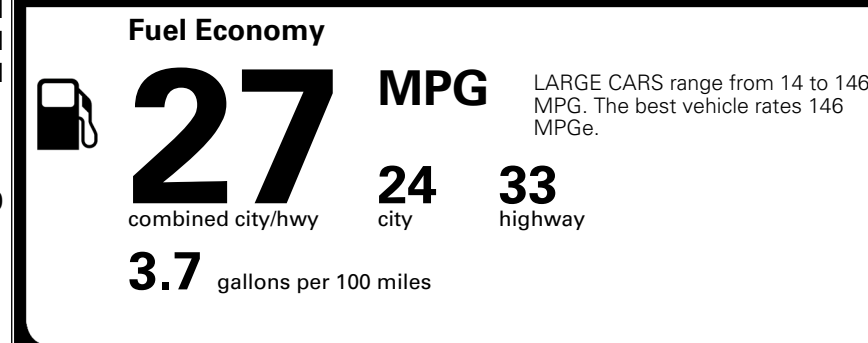

EPA DOT Fuel Economy and Environment

Gasoline Vehicle

You spend $750 more in fuel costs over 5 years compared to the average new vehicle.

Annual fuel cost $1,850