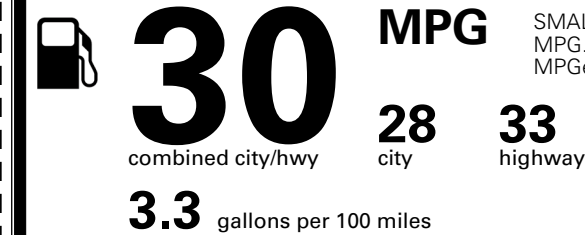

TOTAL ADDITIONAL WEIGHT: 7.2

EPA DOT Fuel Economy and Environment

Gasoline Vehicle

Fuel Economy

You save
\$250

in fuel costs
 over 5 years
 compared to the
 average new vehicle.

Annual fuel cost
\$1,550

Fuel Economy & Greenhouse Gas Rating (tailpipe only)