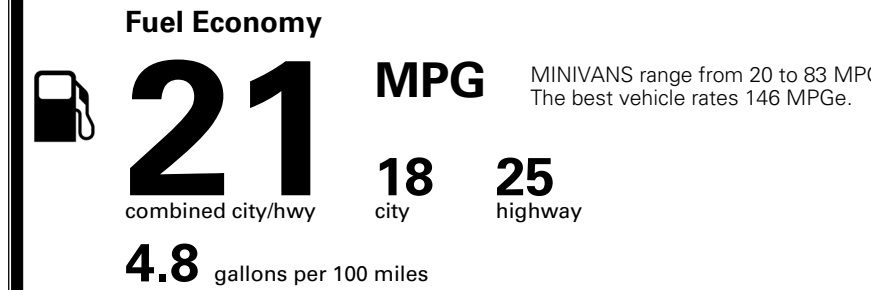

\$495.00
 \$285.00
 \$160.00

MSRP INCLUDING OPTIONS

\$ 52,430.00

INLAND FREIGHT AND HANDLING

\$ 1,545.00

TOTAL MANUFACTURER'S SUGGESTED RETAIL PRICE ▶

\$ 53,975.00

TOTAL ADDITIONAL WEIGHT: 12.5

EPA DOT Fuel Economy and Environment

Gasoline Vehicle

You spend **\$3,250** more in fuel costs over 5 years compared to the average new vehicle.

Annual fuel cost **\$2,350**

Actual results will vary for many reasons, including driving conditions and how you drive and maintain your vehicle. The average new vehicle gets 29 MPG and costs \$8,500 to fuel over 5 years. Cost estimates are based on 15,000 miles per year at \$ 3.30 per gallon. MPGe is miles per gasoline gallon equivalent. Vehicle emissions are a significant cause of climate change and smog.