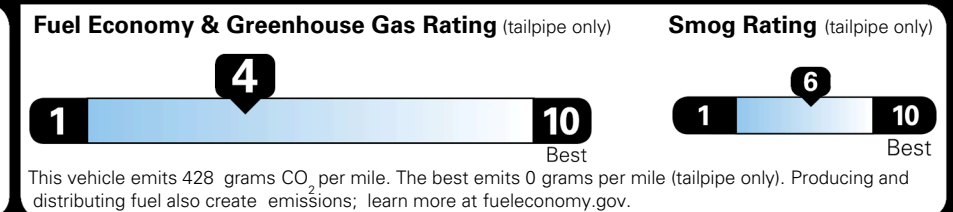

\$495.00
 \$285.00
 \$160.00

MSRP INCLUDING OPTIONS

\$ 52,430.00

INLAND FREIGHT AND HANDLING

\$ 1,545.00

TOTAL MANUFACTURER'S SUGGESTED RETAIL PRICE ▶

\$ 53,975.00

TOTAL ADDITIONAL WEIGHT: 12.5

EPA DOT Fuel Economy and Environment

Gasoline Vehicle

You spend **\$3,250** more in fuel costs over 5 years compared to the average new vehicle.

Annual fuel cost **\$2,350**

Actual results will vary for many reasons, including driving conditions and how you drive and maintain your vehicle. The average new vehicle gets 29 MPG and costs \$8,500 to fuel over 5 years. Cost estimates are based on 15,000 miles per year at \$ 3.30 per gallon. MPGe is miles per gasoline gallon equivalent. Vehicle emissions are a significant cause of climate change and smog.